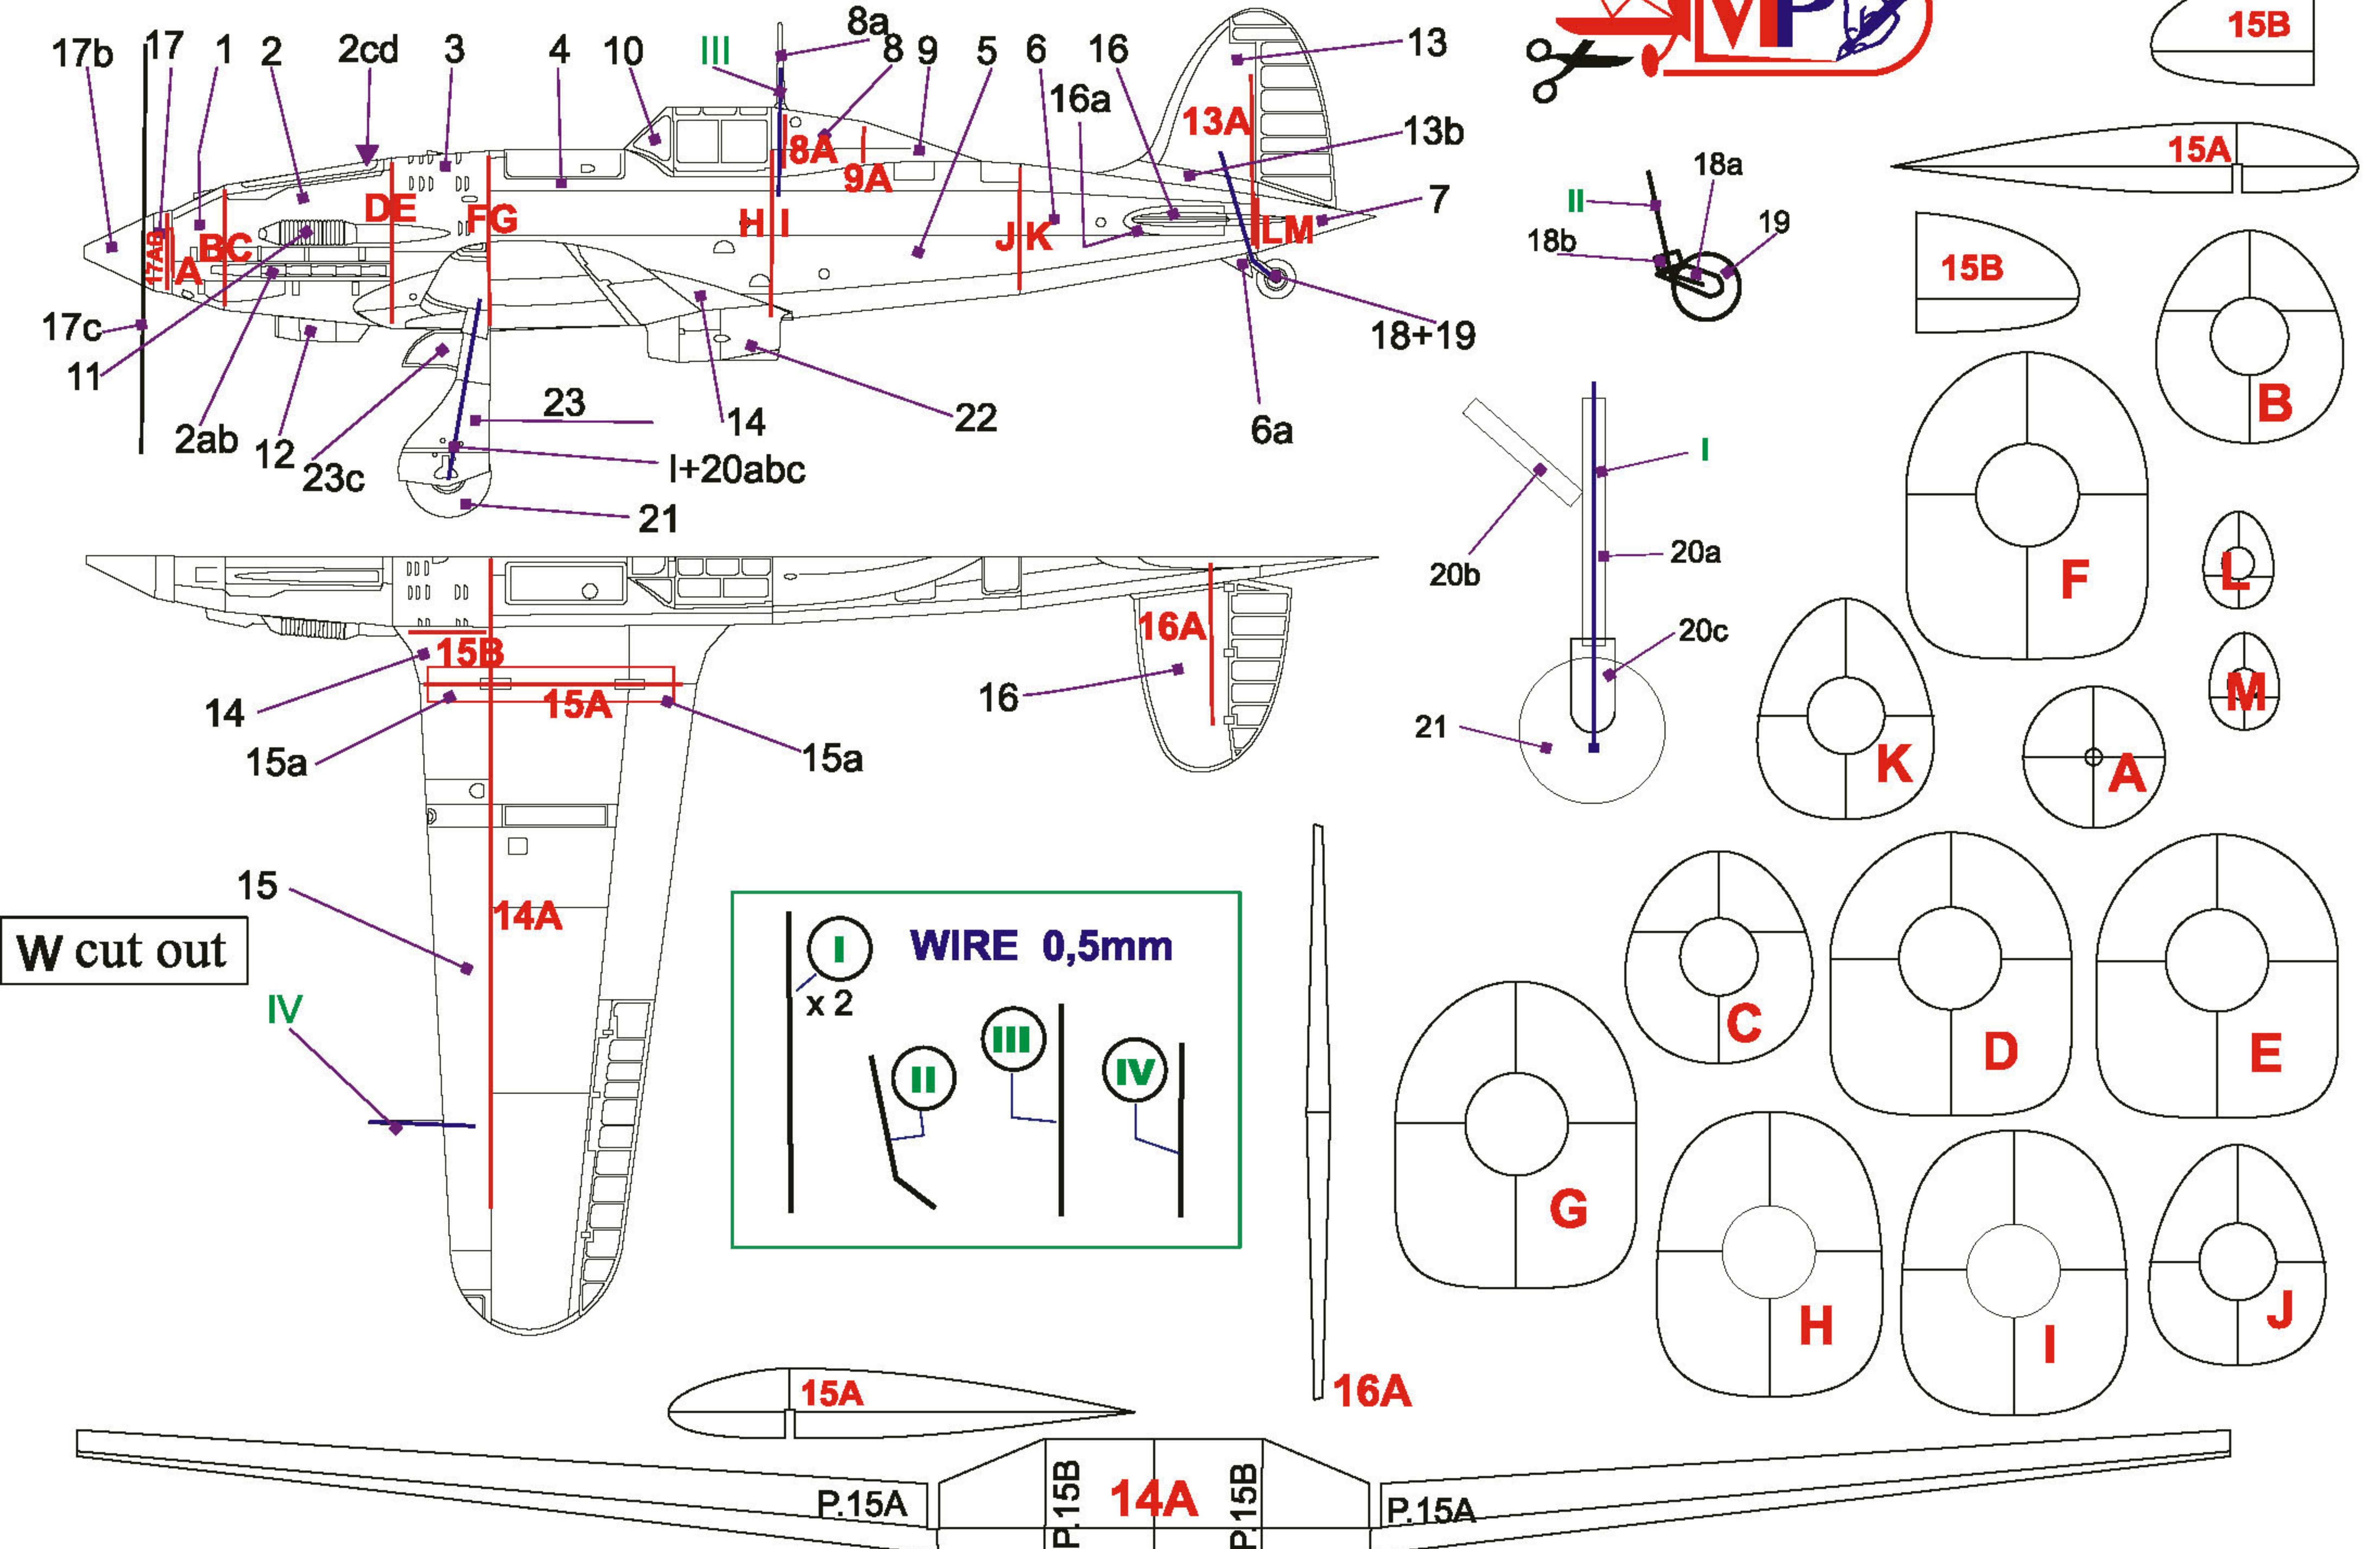

Model cardboard scale 1:50

© Marek Pacyński - POLAND'2000
e-mail: pacmar@kki.net.pl

Macchi C.202 "Folgore"

Year of production: 1941 (Italia)
 Spread: 10,58 m (34 ft 44 in)
 Length: 8,85 m (29 ft 85 in)
 Height: 3,04 m (12 ft 95 in)
 Mass max: 3005 kG (9409 b)
 Speed max: 598 km/h (407 mph)
 Ceiling: 11500 m (33792 ft)
 Range: 765 km (643 miles)
 Armament: 2 x machine gun cal. 12,7 mm (0,511 in)
 and 2 x machine gun cal. 7,7 mm (0,78 in)

MONTAGE

RED LETTER: cardboard 0,5 - 0,8 mm

Model cardboard scale 1:50

© Marek Pacyński - POLAND'2000
e-mail: pacmar@kki.net.pl